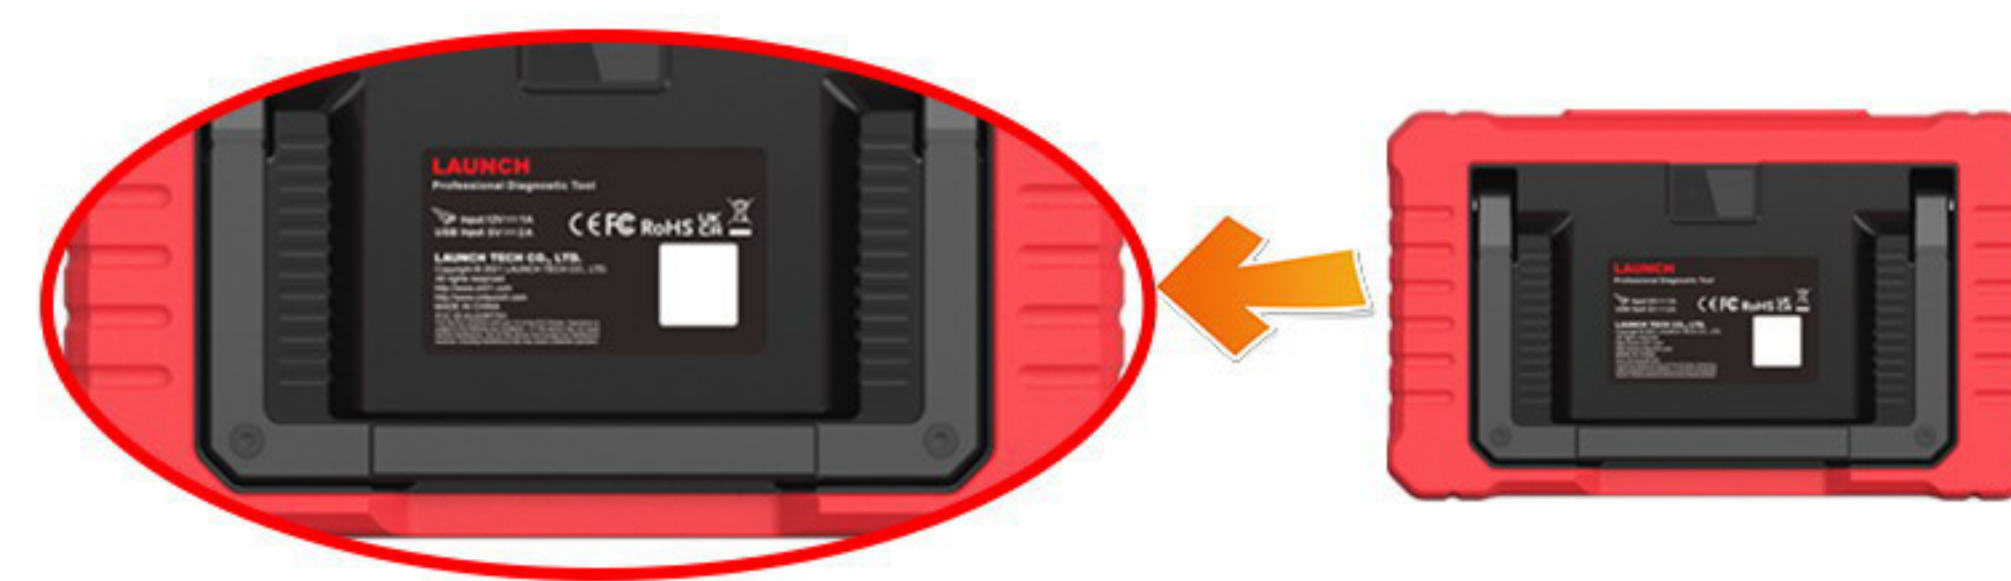

Millennium Max

Adjustable Kickstand

- 29 ADVANCED SERVICE FUNCTIONS
- CAN FD & DOIP SUPPORTED

29 ADVANCED SERVICE FUNCTIONS

FEATURES

- ✓ 7-inch touch screen for smooth operating and data reading
- ✓ Support 10 OBDII/EOBD diagnostic
- ✓ Support 29 advanced special functions
- ✓ Auto Detect VIN to access to vehicle info within seconds
- ✓ Wi-Fi software update
- ✓ One click to generate the diagnostic report and upload timely
- ✓ Multiple languages supported
- ✓ OE Level U.S. vehicle coverage as well as Asian, European coverage from 1996 and newer

SPECIFICATION

- OPERATION**
Android 10.0
- DISPLAY**
7" touch screen
- POWER**
9~18V
- INTERFACE**
Wired Diagnostic
- DC INPUT VOLTAGE**
5V
- RAM/ STORAGE**
3GB+32GB
- STORAGE TEMP**
-20°C~70°C
- OPERATING TEMP**
0°C~ 50°C
- BATTERY**
Lithium battery
- DIMENSIONS (LXWXH)**
251x148x36(mm)
9.89x5.8x1.4(inch)
- NET WEIGHT**
<650g